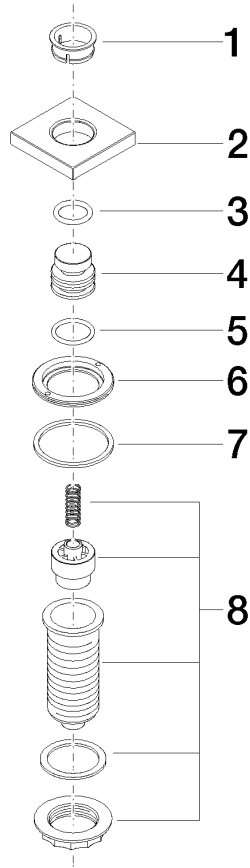

For more information go to [www.insinkerator.com](http://www.insinkerator.com)

Fits LOT

	Chrome	10 714 970-00
	Brushed Platinum	10 714 970-06
	Platinum	10 714 970-08
	Durabross (23kt Gold)	10 714 970-09
	Dark Chrome	10 714 970-19
	Brushed Durabross (23kt Gold)	10 714 970-28
	Brushed Champagne (22kt Gold)	10 714 970-46
	Champagne (22kt Gold)	10 714 970-47
	Brushed Chrome	10 714 970-93
	Brushed Dark Platinum	10 714 970-99

10 714 970

mm [inches]

10 714 970

Parts for other finishes can be found here: Brushed Platinum

**Spare parts list**

No.	Item Number	Name	Quantity used	Delivery time
1	09 28 10 141 90	sleeve	1	2
2	09 27 87 013-00	rosette	1	10
3	09 14 10 507 90	seal	1	2
4	09 21 33 045-00	insert	1	10
5	09 14 10 015 90	seal	1	2
6	09 24 01 030 90	ring	1	2
7	09 14 05 037 90	seal	1	2
8	04 30 01 186 00 90	sleeve	1	2