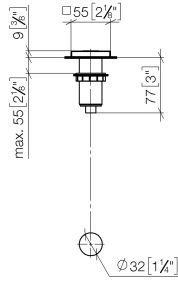

For more information go to [www.insinkerator.com](http://www.insinkerator.com)

Fits LOT

	Chrome	10 714 970-00
	Brushed Platinum	10 714 970-06
	Platinum	10 714 970-08
	Durabross (23kt Gold)	10 714 970-09
	Dark Chrome	10 714 970-19
	Brushed Durabross (23kt Gold)	10 714 970-28
	Brushed Champagne (22kt Gold)	10 714 970-46
	Champagne (22kt Gold)	10 714 970-47
	Brushed Chrome	10 714 970-93
	Brushed Dark Platinum	10 714 970-99

10 714 970

mm [inches]

10 714 970

Parts for other finishes can be found here: Brushed Platinum

**Spare parts list**

No.	Item Number	Name	Quantity used	Delivery time
1	09 28 10 141 90	sleeve	1	2
2	09 27 87 013-00	rosette	1	10
3	09 14 10 507 90	seal	1	2
4	09 21 33 045-00	insert	1	10
5	09 14 10 015 90	seal	1	2
6	09 24 01 030 90	ring	1	2
7	09 14 05 037 90	seal	1	2
8	04 30 01 186 00 90	sleeve	1	2